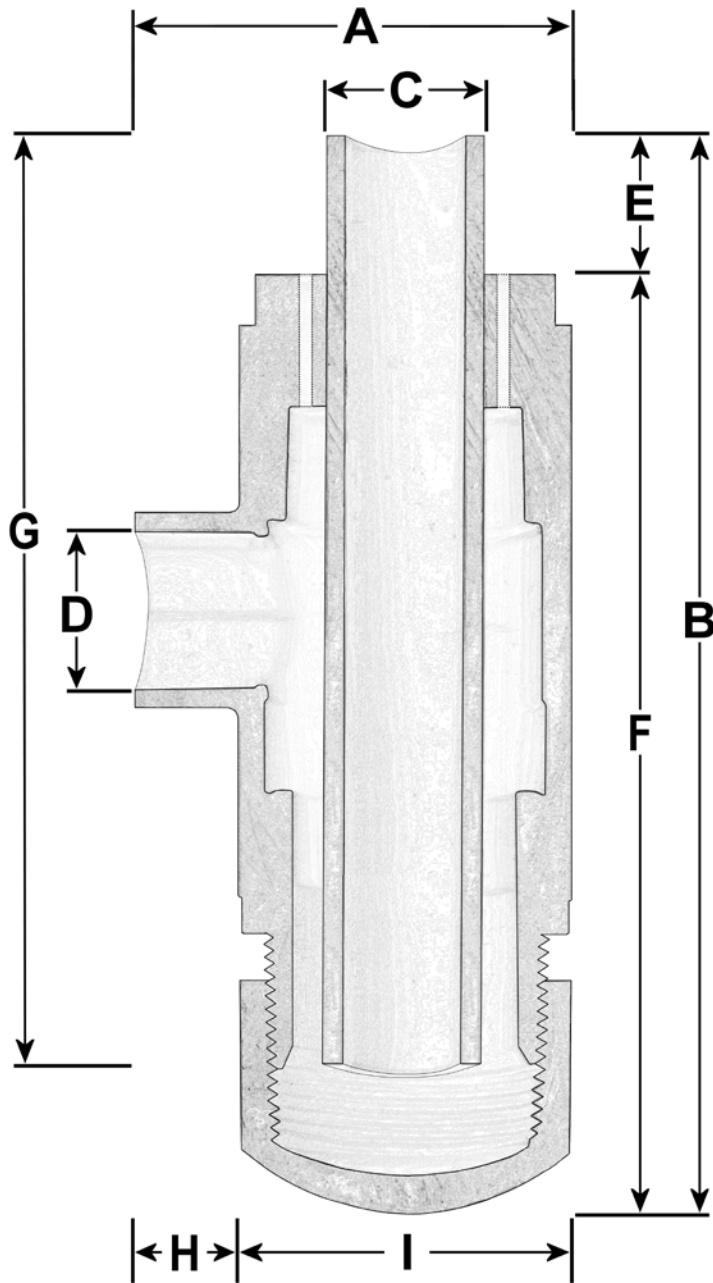

C-trap Specifications

Dimensions:

A: 3-1/4"

D: 1-1/16"

G: 6-1/4"

B: 7-1/4"

E: 1"

H: 1"

C: 1-1/16"

F: 6-1/4"

I: 2-1/4"

Product Weight: 10.0 oz.

Product Color: White

Product Material: PVC

Static Pressure Rating: +3.00" w.c. / -9.25" w.c.